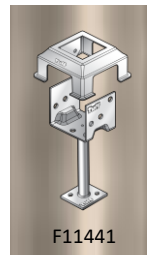

F11294

THIN STYLE SADDLE WITH MOUNT

PRODUCT CODE	: F11294
BARCODE	: 9314691801862
POST SIZE	: 90MM
MOUNT HEIGHT	: 30MM
BOLT HOLE	: M12
MADE FROM	: 2MM STEEL
FINISHING	: HOT DIP GALVANISED

NOTES:

- IDEAL FOR PERGOLA, CARPORT AND VERANDA POSTS
- PRIMARILY USED FOR BOLTING TO EXISTING TIMBER DECKING OR CONCRETE BASE
- GALVANISED "GALVABOND STYLE" STEEL PLATE STIRRUP 2MM WITH 3MM BASE (TOP SECTION)