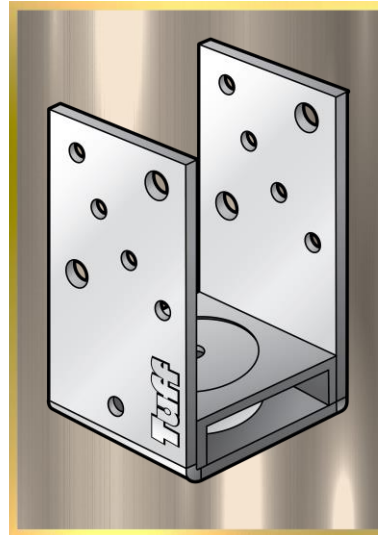

F11294

THIN STYLE SADDLE WITH MOUNT

PRODUCT CODE	: F11294
BARCODE	: 9314691801862
POST SIZE	: 90MM
MOUNT HEIGHT	: 30MM
BOLT HOLE	: M12
MADE FROM	: 2MM STEEL
FINISHING	: HOT DIP GALVANISED

NOTES:

- IDEAL FOR PERGOLA, CARPORT AND VERANDA POSTS
- PRIMARILY USED FOR BOLTING TO EXISTING TIMBER DECKING OR CONCRETE BASE
- GALVANISED "GALVABOND STYLE" STEEL PLATE STIRRUP 2MM WITH 3MM BASE (TOP SECTION)