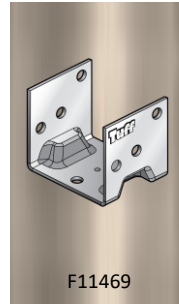

F11294

THIN STYLE SADDLE WITH MOUNT

PRODUCT CODE	: F11294
BARCODE	: 9314691801862
POST SIZE	: 90MM
MOUNT HEIGHT	: 30MM
BOLT HOLE	: M12
MADE FROM	: 2MM STEEL
FINISHING	: HOT DIP GALVANISED

NOTES:

- IDEAL FOR PERGOLA, CARPORT AND VERANDA POSTS
- PRIMARILY USED FOR BOLTING TO EXISTING TIMBER DECKING OR CONCRETE BASE
- GALVANISED "GALVABOND STYLE" STEEL PLATE STIRRUP 2MM WITH 3MM BASE (TOP SECTION)